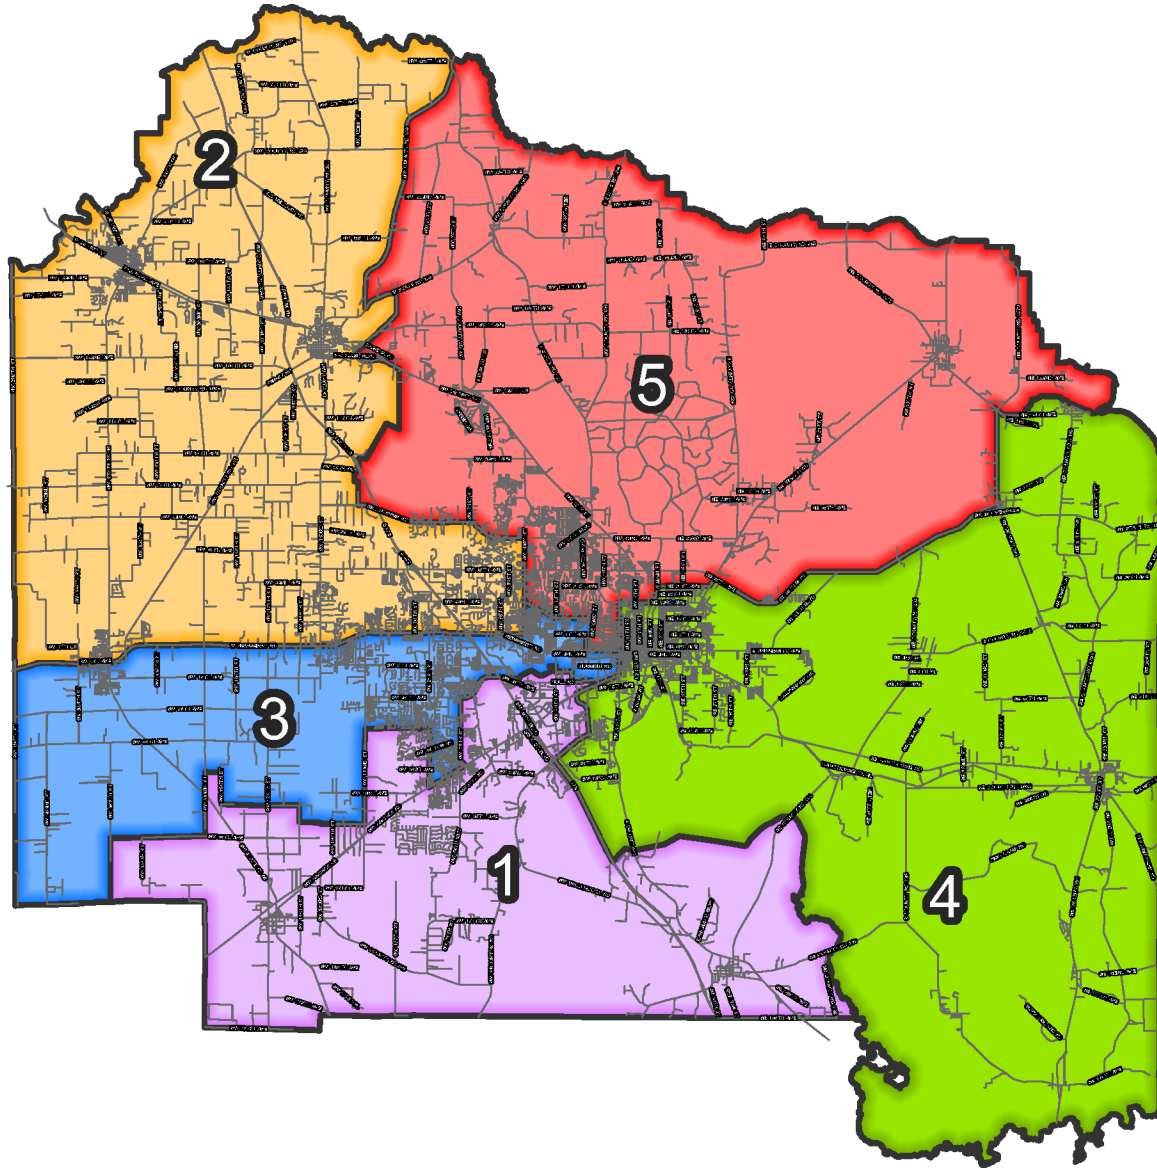

Alachua County Commissioner District Boundary Map

Legend

- Road_Centerlines
- District 1 Mary Alford
- District-2 Marihelen Wheeler
- District-3 Anna Prizzia
- District-4 Ken Cornell
- District-5 Charles S. Chestnut, IV

Date Printed
08/06/2025

Prepared by:
Alachua County GIS
Department of Growth Management
10 SW 2nd Avenue, Gainesville FL 32601
(352) 374-5249
<https://growth-management.alachuacounty.us>

Information shown on this map is not warranted for accuracy or merchantability. Reproduction of this data material is not possible without the written permission of Alachua County, Florida.
Coordinate grid is based on Florida State Plane Coordinate system 3 North American Datum-dimensions are in feet.