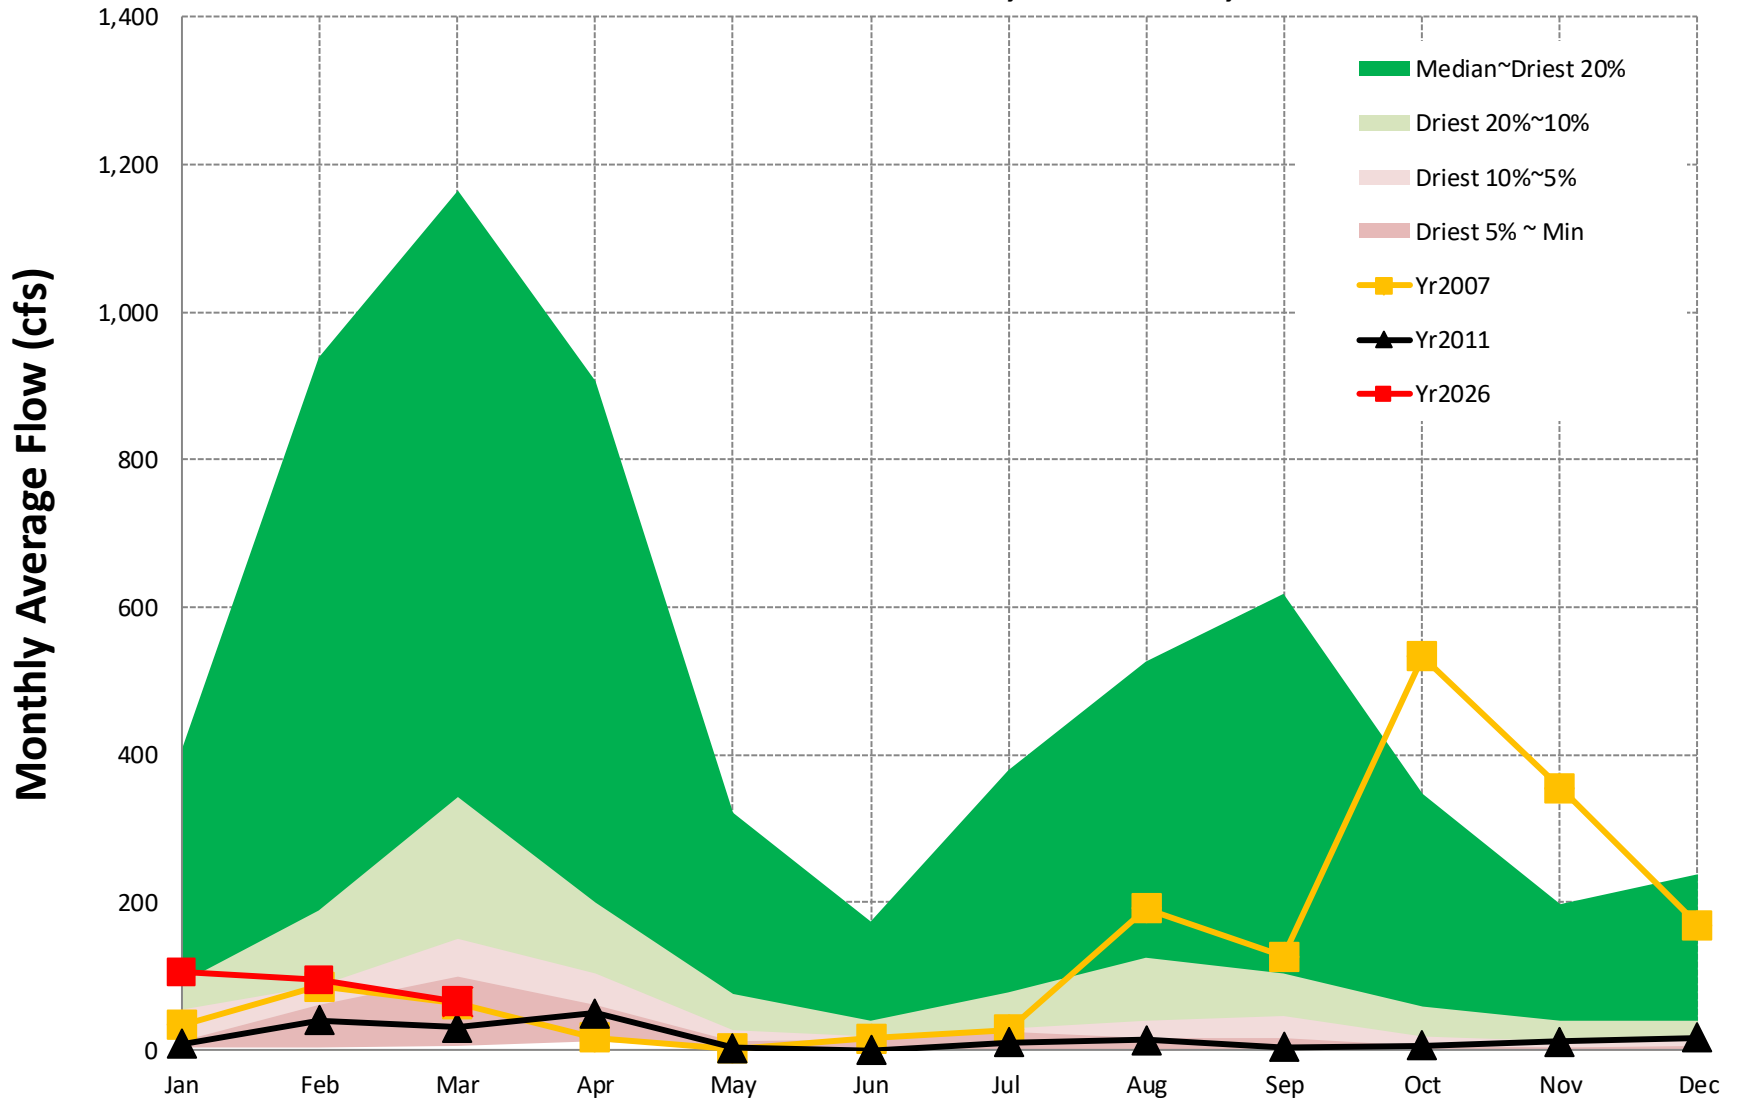

Gage #31. USGS #02314500, Suwannee Basin, SUWANNEE RIVER AT US 441, AT FARGO, GA

[Back to Map](#)