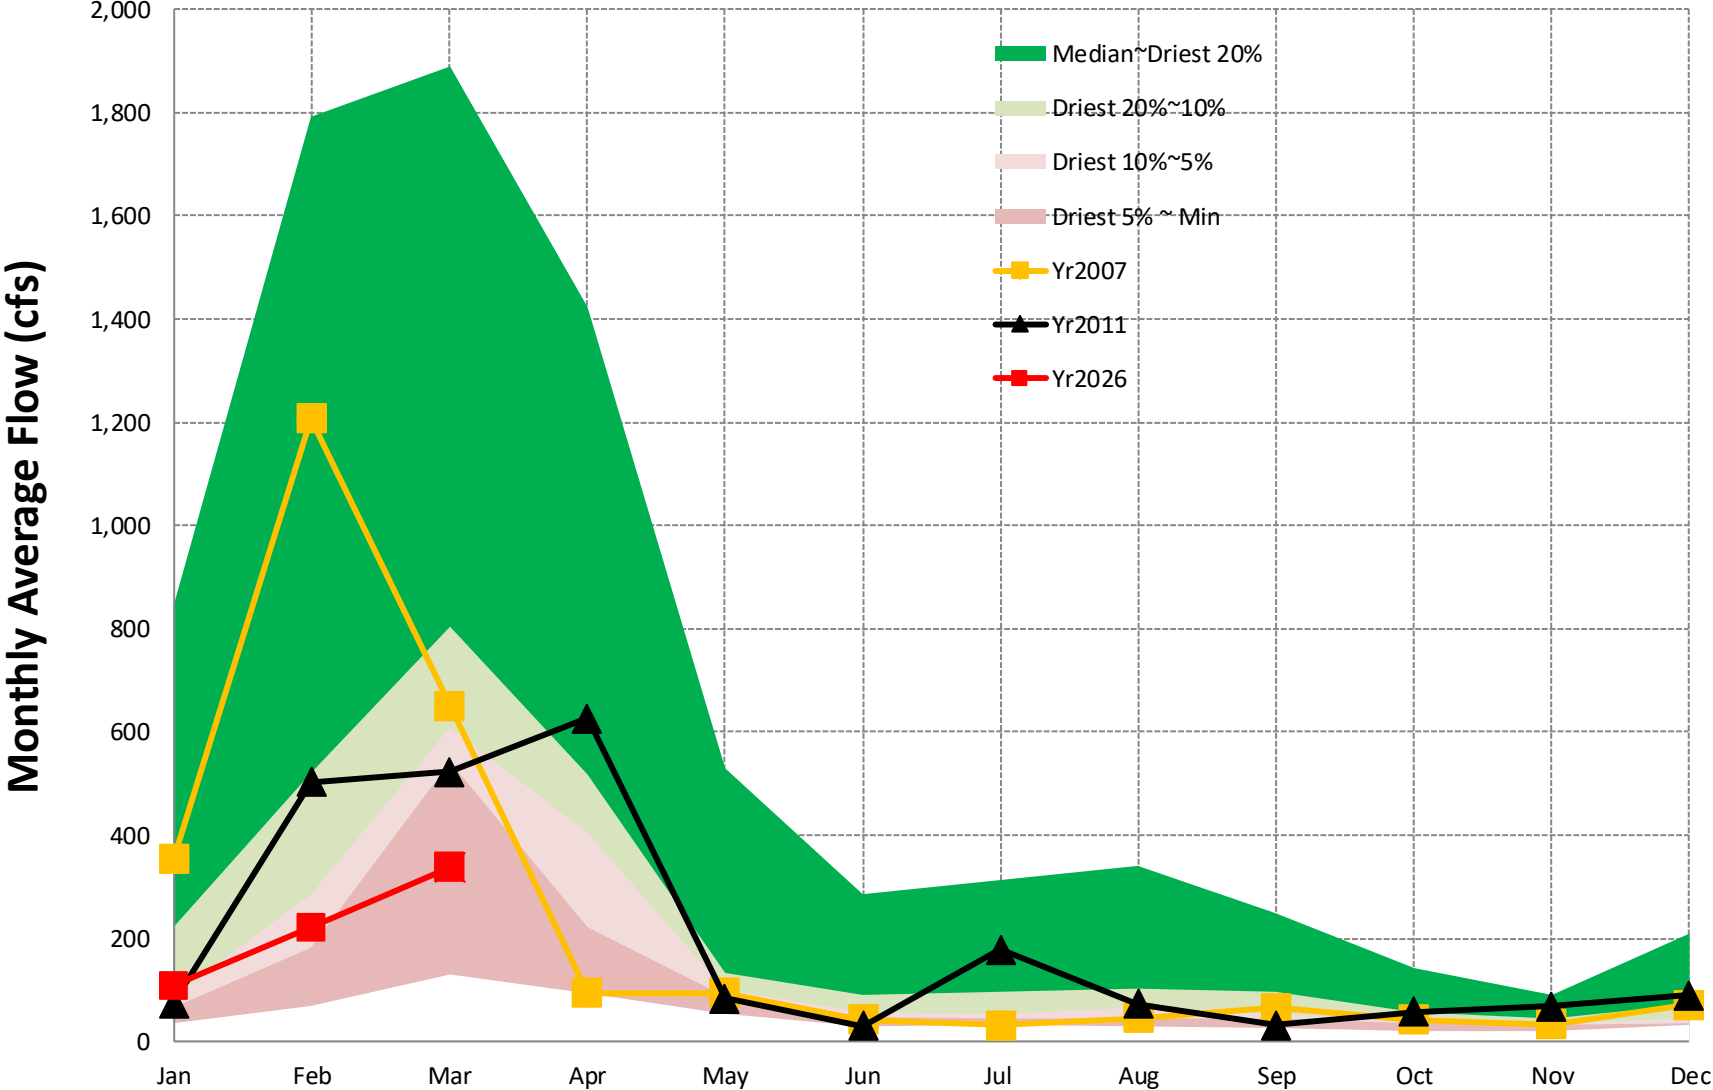

Gage #30. USGS #02317500, Suwanee Basin, Alapaha River at Statenville, GA

[Back to Map](#)