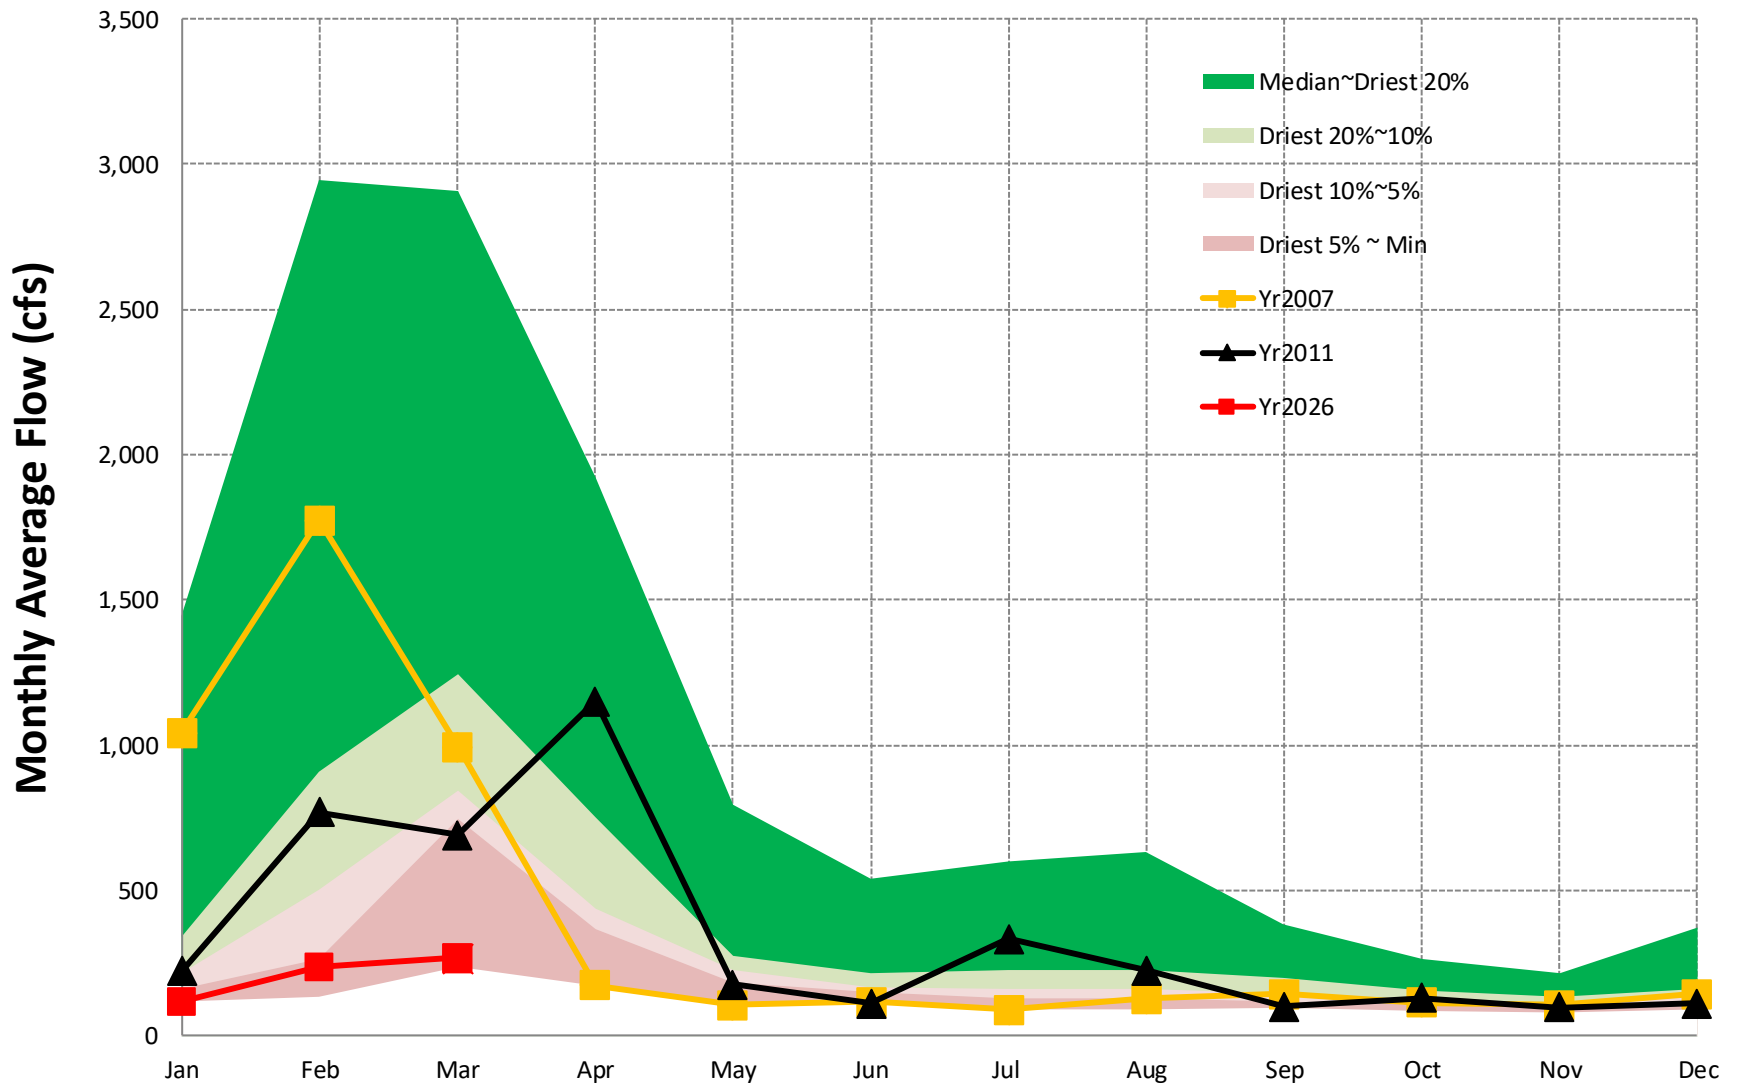

Gage #29. USGS #02319000, Suwannee Basin, WITHLACOOCHEE RIVER near PINETTA, FL

[Back to Map](#)