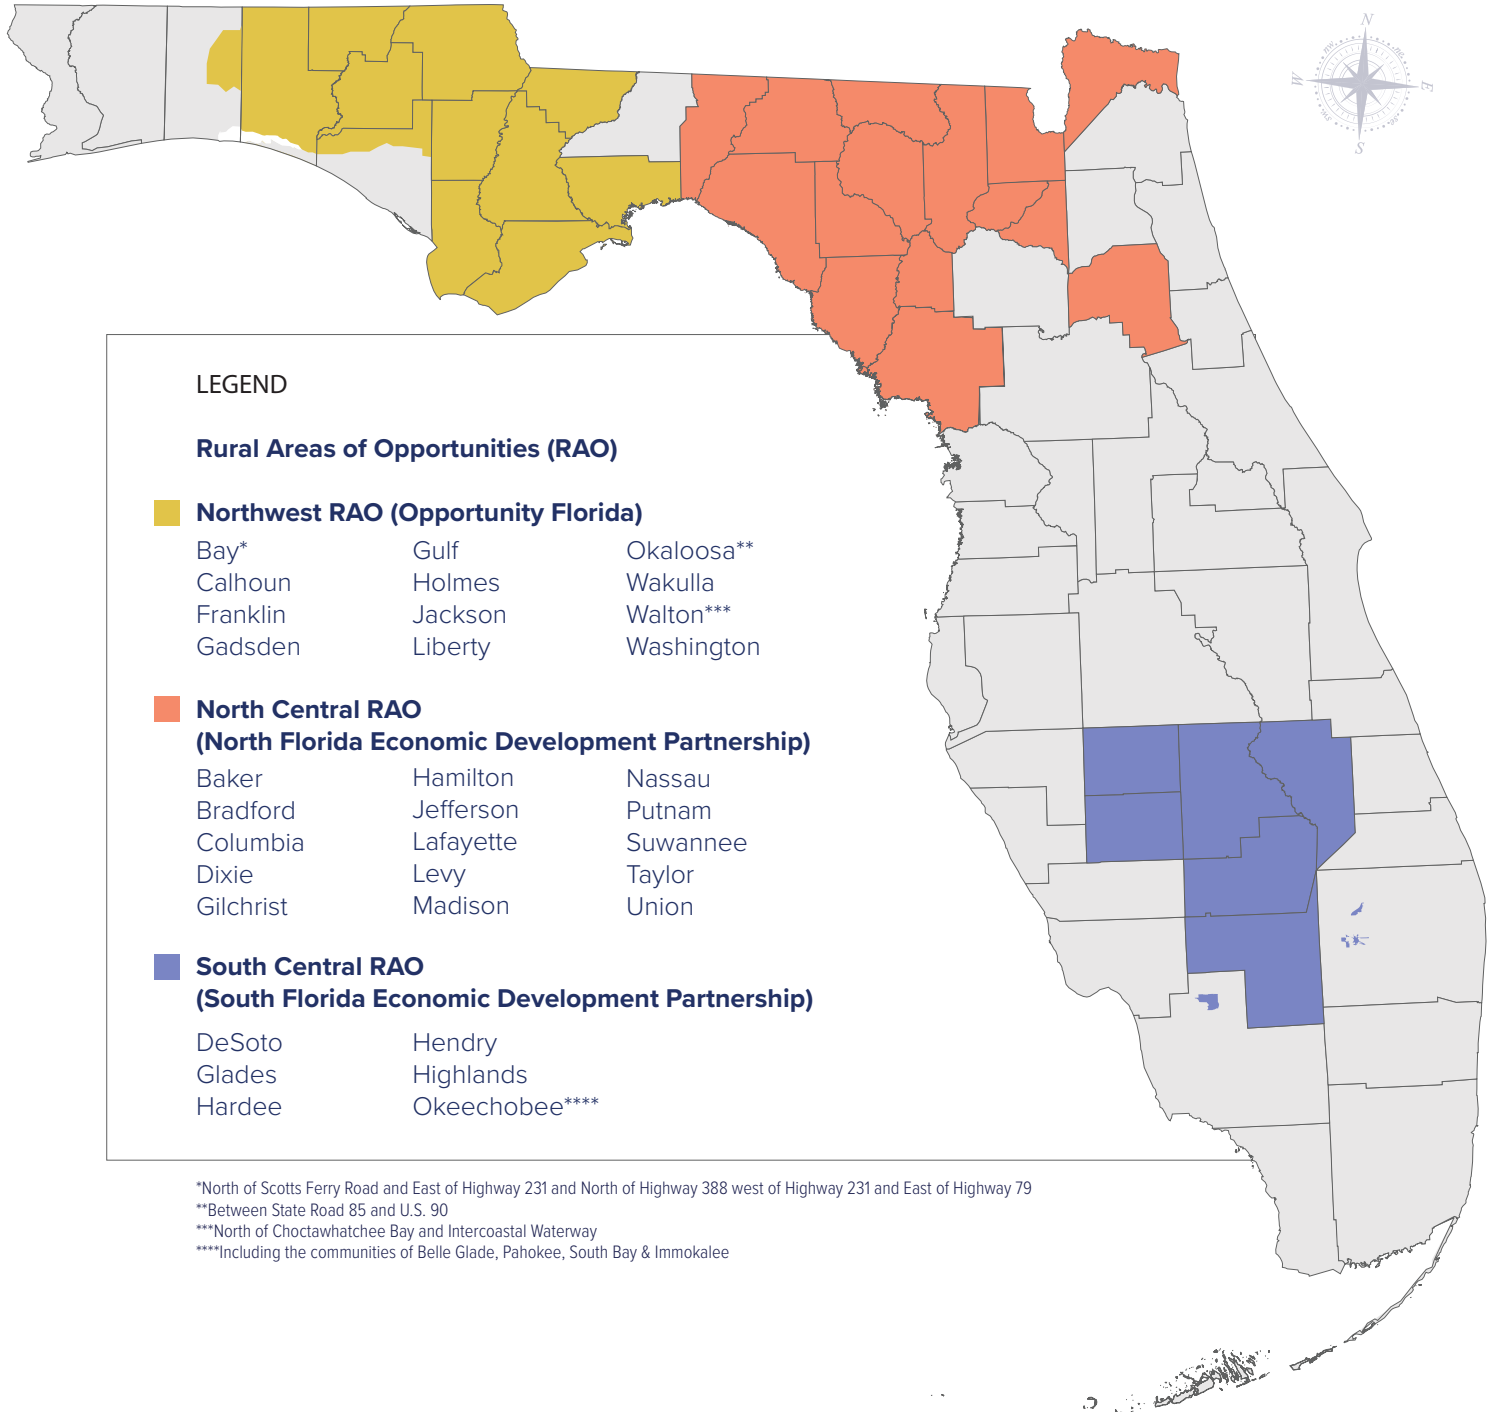

Florida's Rural Areas of Opportunity (RAO)

LEGEND

Rural Areas of Opportunities (RAO)

Northwest RAO (Opportunity Florida)

Bay*	Gulf	Okaloosa**
Calhoun	Holmes	Wakulla
Franklin	Jackson	Walton***
Gadsden	Liberty	Washington

North Central RAO (North Florida Economic Development Partnership)

Baker	Hamilton	Nassau
Bradford	Jefferson	Putnam
Columbia	Lafayette	Suwannee
Dixie	Levy	Taylor
Gilchrist	Madison	Union

South Central RAO (South Florida Economic Development Partnership)

***North of Choctawhatchee Bay and Intercoastal Waterway

****Including the communities of Belle Glade, Pahokee, South Bay & Immokalee

For more information about Florida's RAOs, please visit:

<https://www.floridajobs.org/Rural>