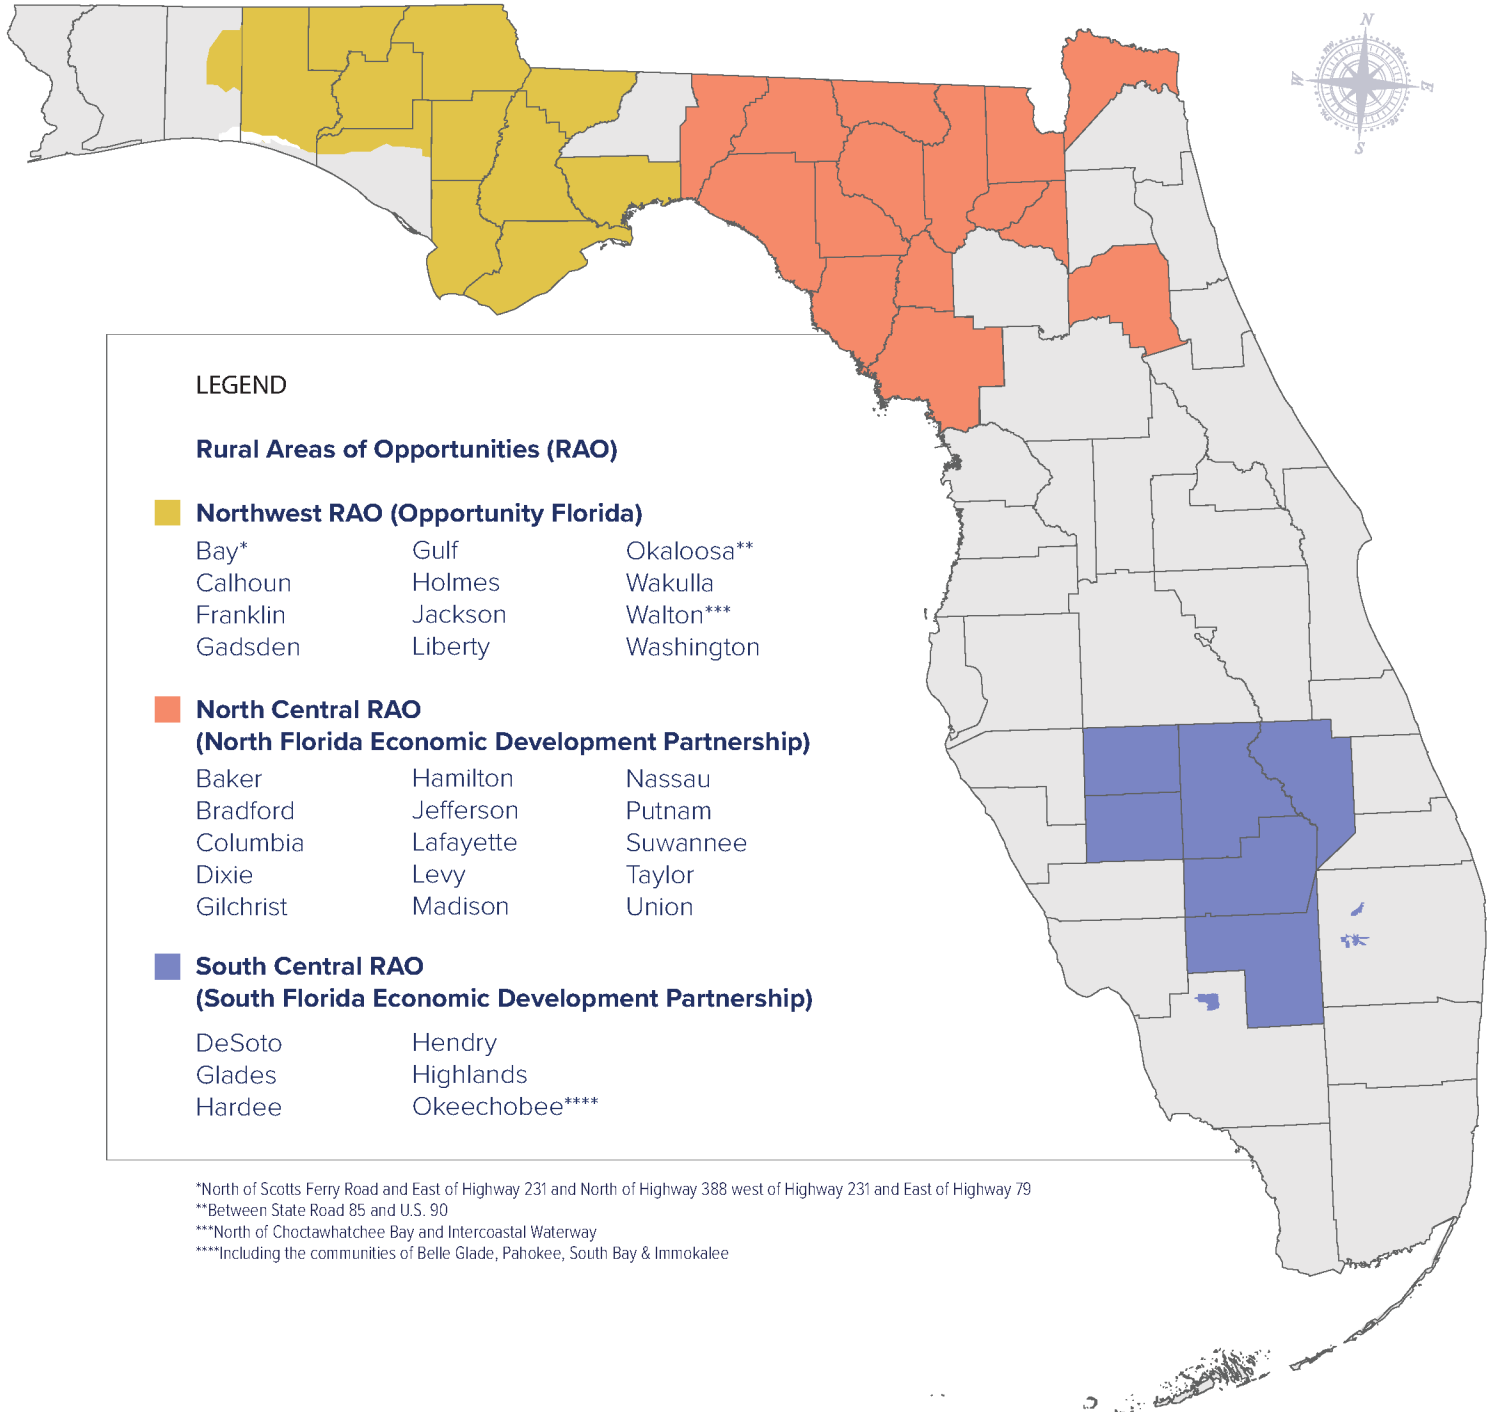

Florida's Rural Areas of Opportunity (RAO)

LEGEND

Rural Areas of Opportunities (RAO)

- **Northwest RAO (Opportunity Florida)**

Bay*	Gulf	Okaloosa**
Calhoun	Holmes	Wakulla
Franklin	Jackson	Walton***
Gadsden	Liberty	Washington

- **North Central RAO (North Florida Economic Development Partnership)**

Baker	Hamilton	Nassau
Bradford	Jefferson	Putnam
Columbia	Lafayette	Suwannee
Dixie	Levy	Taylor
Gilchrist	Madison	Union

- **South Central RAO (South Florida Economic Development Partnership)**