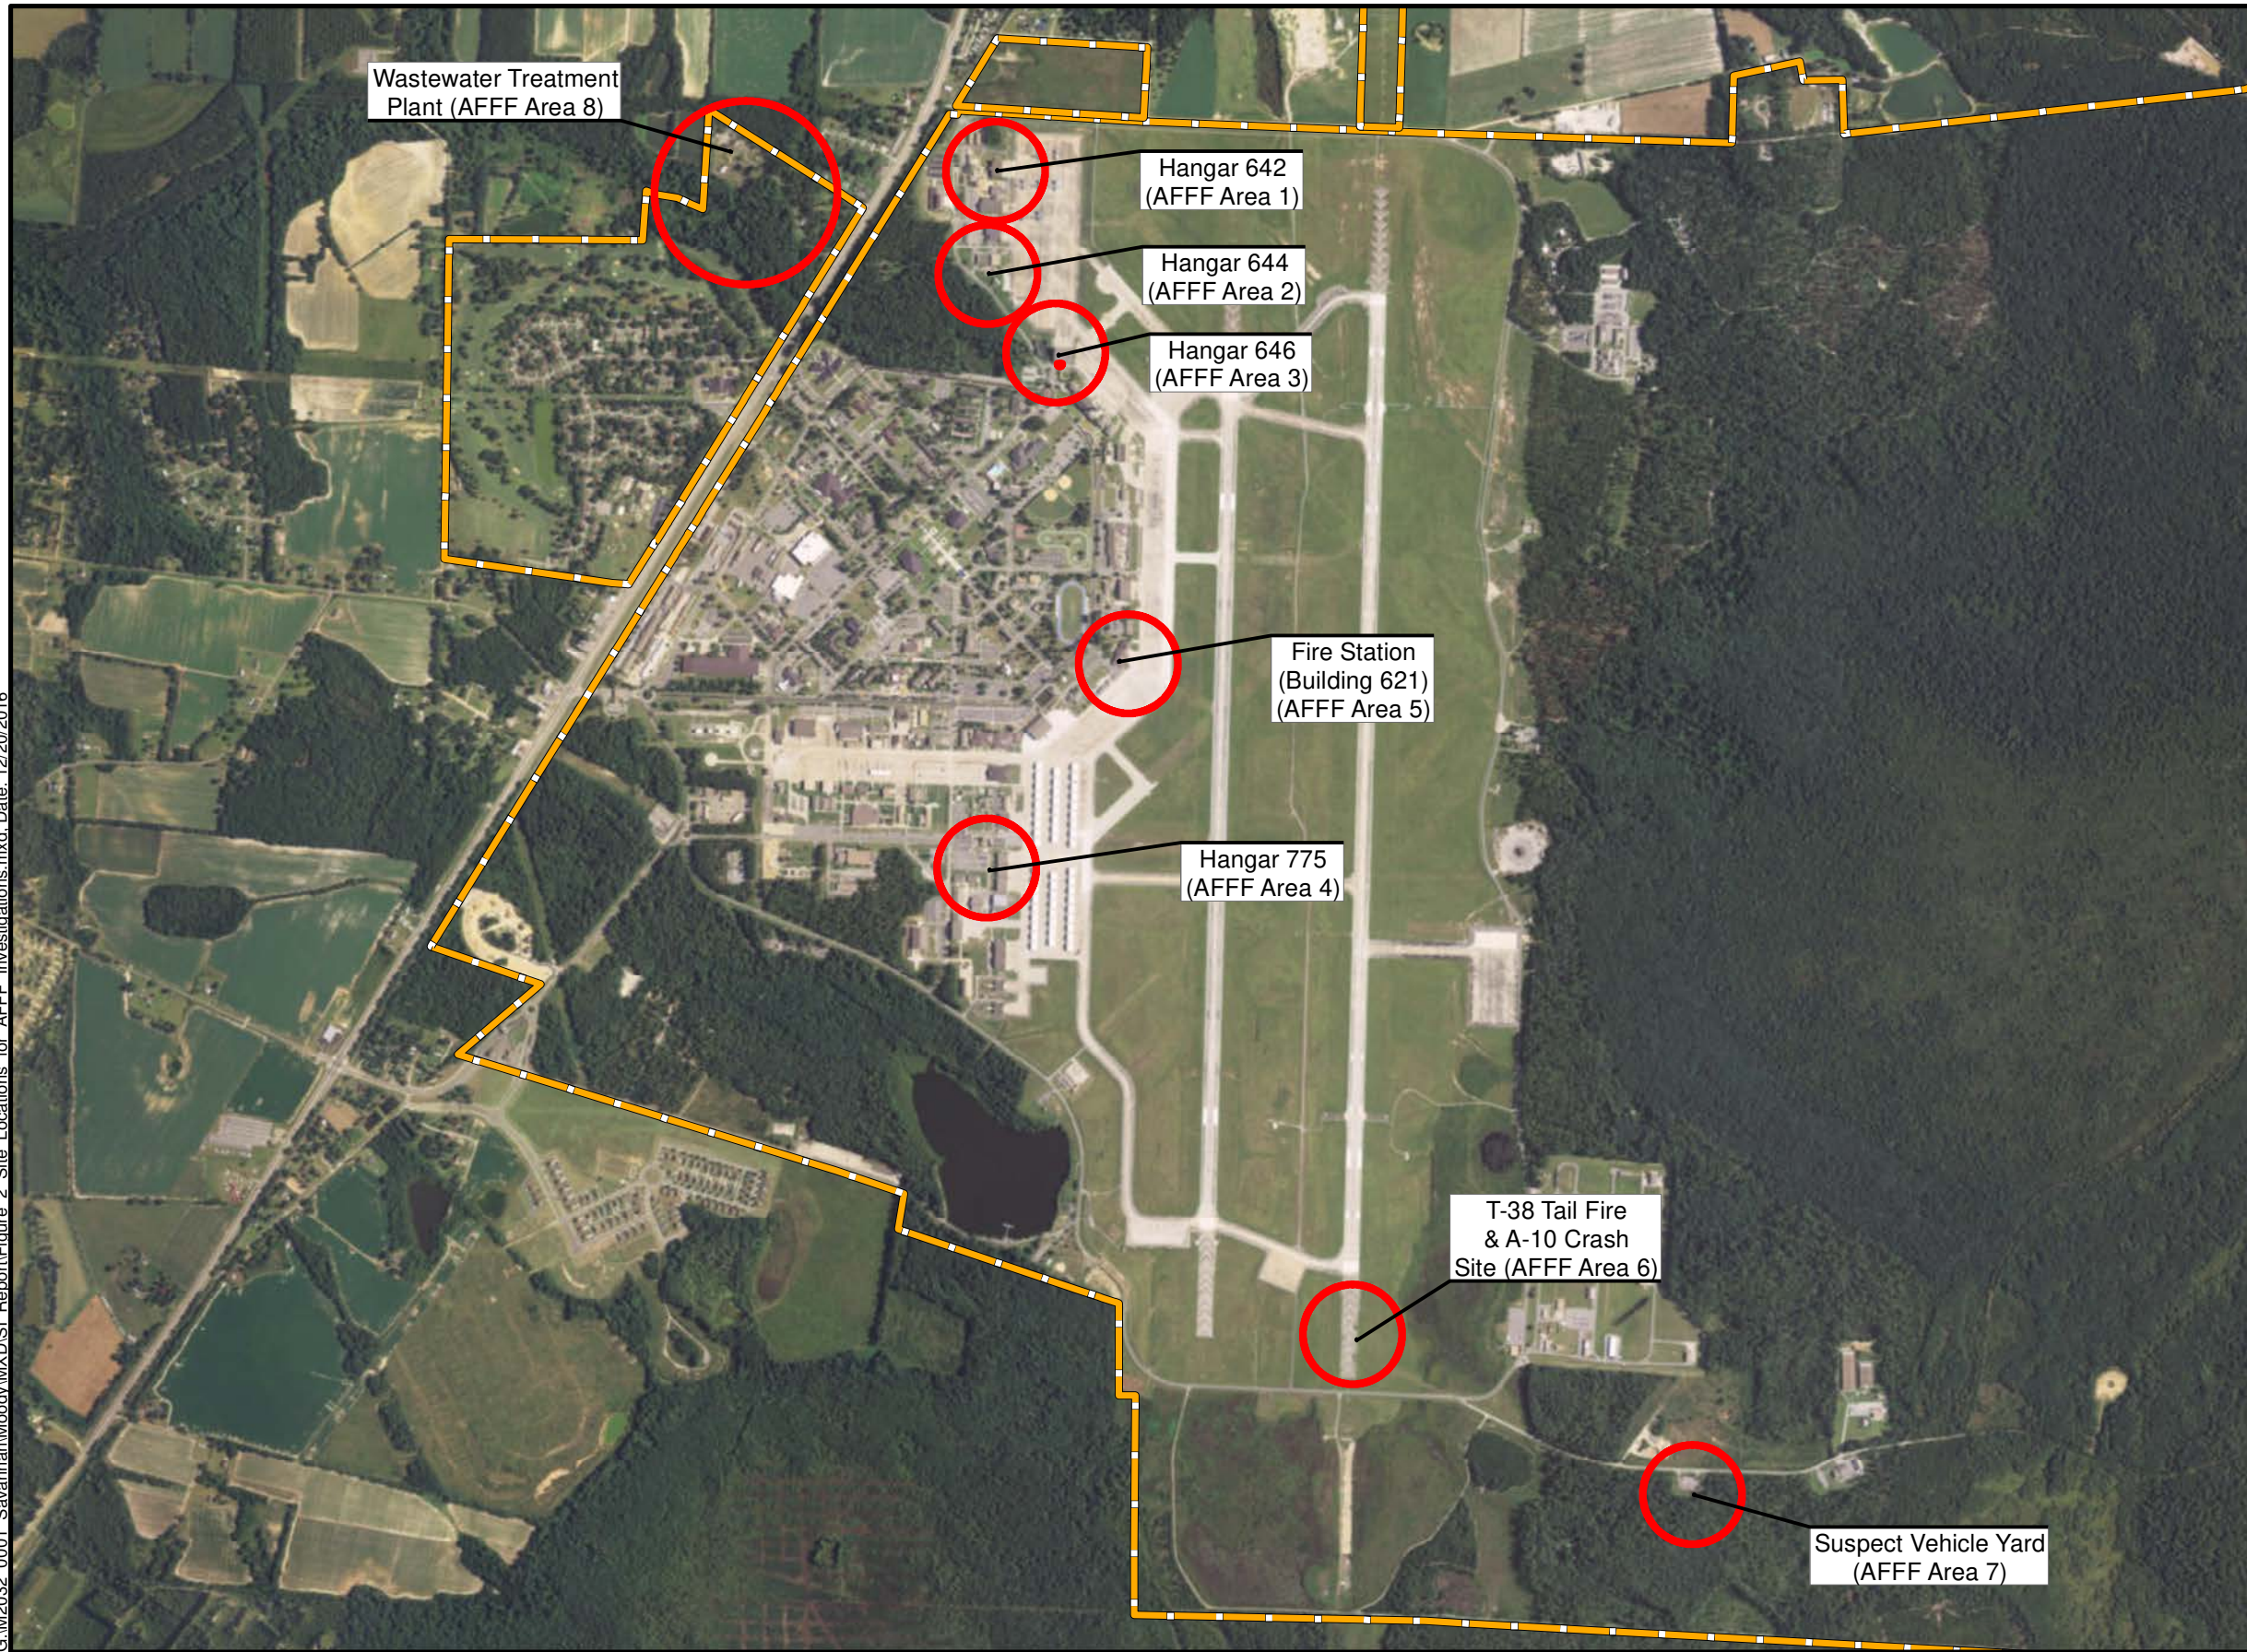

G:\M2032\_0001 Savannah\Moody\MXD\SI\_Report\Figure 2 Site Locations for AFFF Investigations.mxd; Date: 12/20/2016

- Legend**
- AFFF Inspection Areas
  - Installation Boundary

Moody Air Force Base, Georgia

**Figure 2 AFFF Area Locations**

Drawn: B Baxter      Date: 12/20/2016

Service Layer Credits: Esri ArcGIS Online Aerial Photography