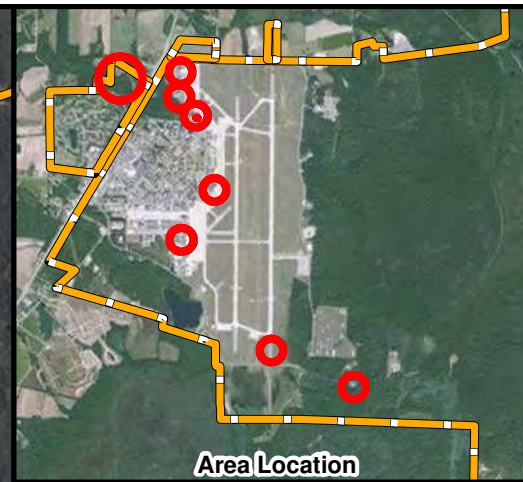

G:\M2032\_0001 Savannah\Moody\MXD\SI\_Report\Figure 2 Site Locations for AFFF Investigations.mxd; Date: 12/20/2016

- Legend**
- AFFF Inspection Areas
  - Installation Boundary

Moody Air Force Base, Georgia

**Figure 2 AFFF Area Locations**

Drawn: B Baxter      Date: 12/20/2016

Service Layer Credits: Esri ArcGIS Online Aerial Photography